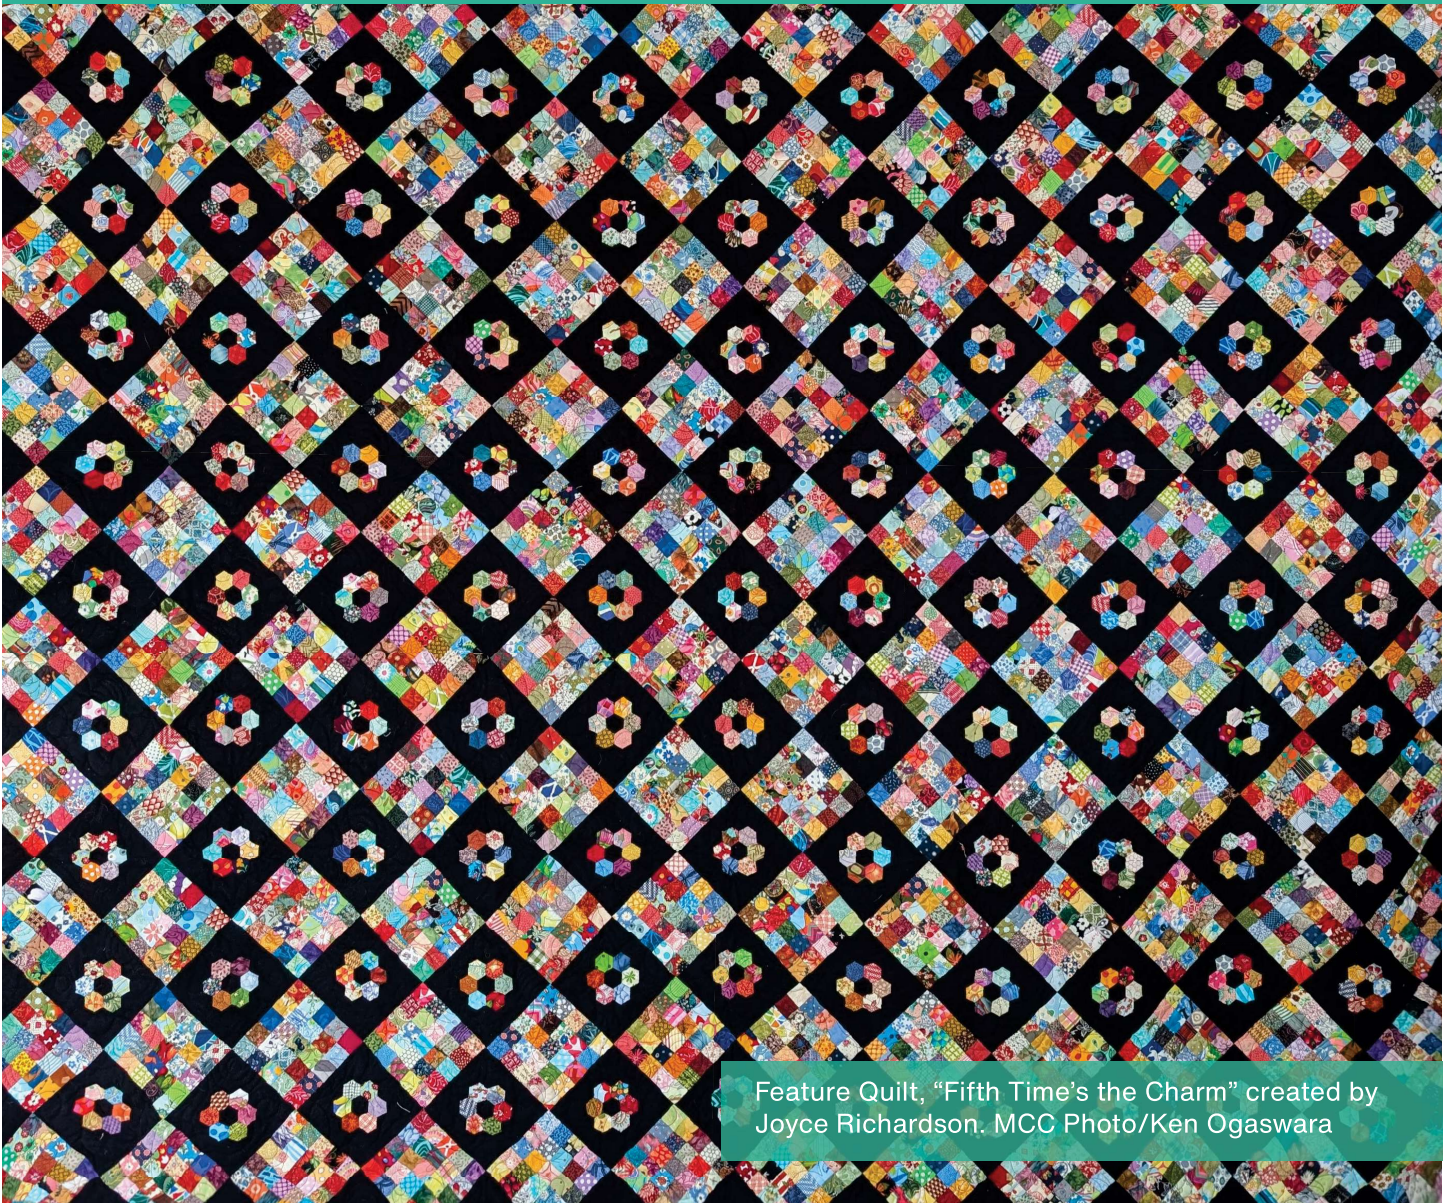

New Hamburg
Mennonite
Relief Sale

Quilt Auction Guide | May 29-30, 2026

Feature Quilt, "Fifth Time's the Charm" created by Joyce Richardson. MCC Photo/Ken Ogaswara

New Hamburg Fairgrounds
New Hamburg, ON